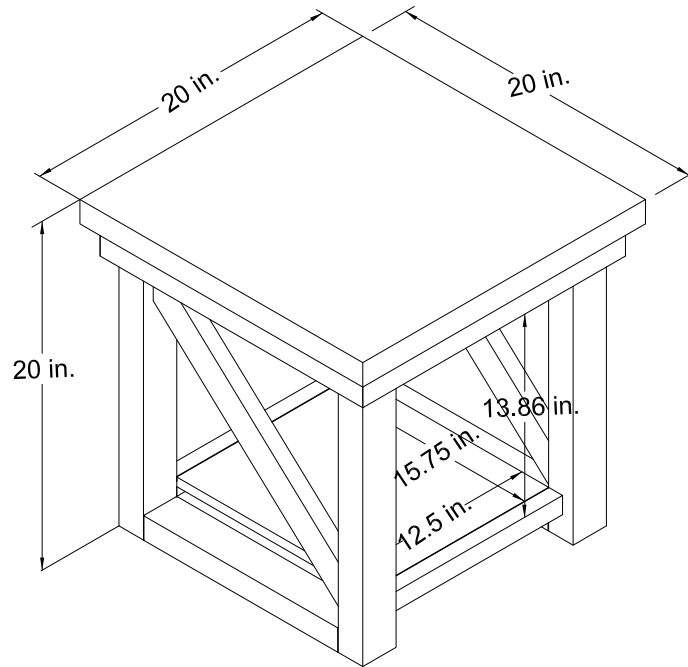

## End Table

Model Number: 6983013COM

Finish: Rustic White

OVERALL PRODUCT SIZE(in inches)

End Table:20"(W)\*20"(D)\*20"(H)

## MAXIMUM WEIGHT CAPACITIES